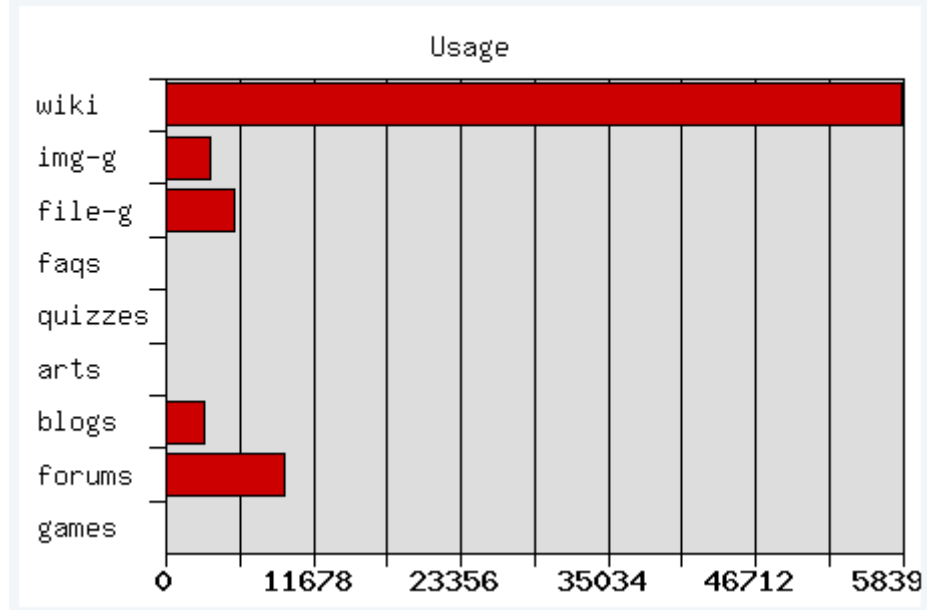

Usage chart

And Daily Usage chart for all sections in global: