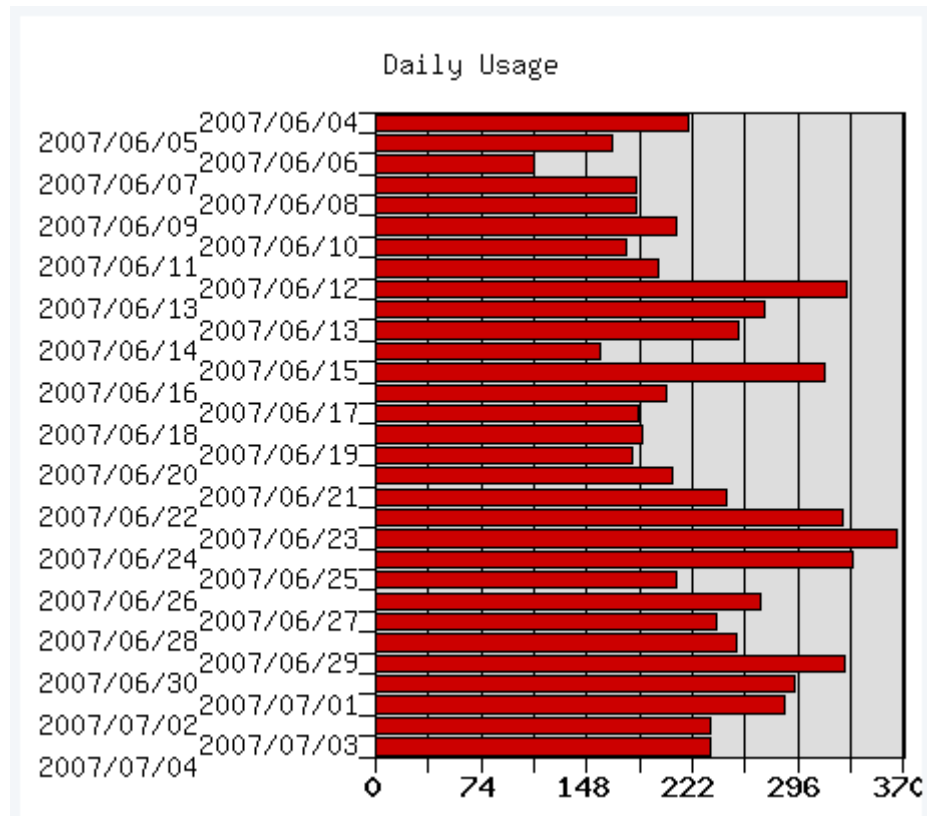

From here

- [Stats](#)
- [Stats User](#)
- [Stats Details](#)