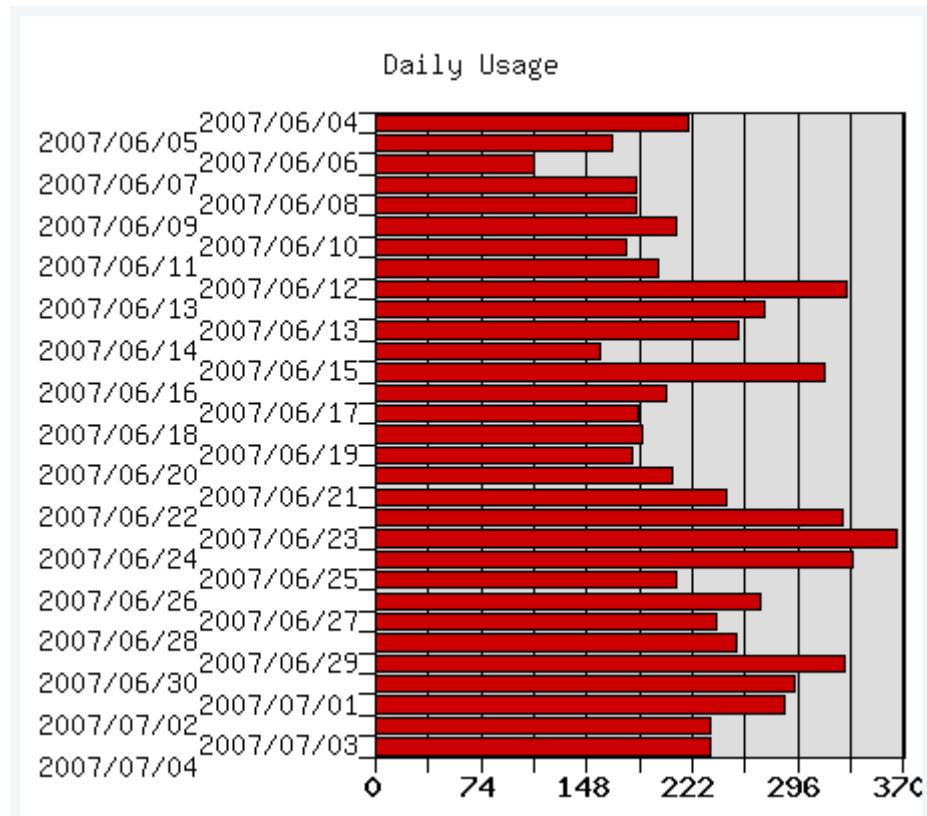

Stats User

Stats	
Site	Wiki
Image galleries	File galleries
Forums	Blogs
User	
Referer stats	Most viewed objects
Most viewed objects in the last 7 days	
Site Stats	
Started	Monday 26 of June, 2006
Days online	518
Total pageviews	618305
Average pageviews per day	1193.64
Best day	Tuesday 26 of December, 2006 (5229 pvs)
Worst day	Tuesday 14 of November, 2006 (1 pvs)
Wiki Stats	
Wiki Pages	389
Size of Wiki Pages	0.591144 Mb
Average page length	1519.65 bytes
Versions	865
Average versions per page	2.22
Visits to wiki pages	58381
Orphan pages	138
Average links per page	1.10
Image galleries Stats	

And finally, there is a couple of table with the most viewed objects in total:

Most viewed objects		
Object	Section	Hits
Inici	wiki	8189
Inscripcions 2007	wiki	1605
Triptic_curs_LiPUWi_2007_Febrer_05.pdf	file	771
AT2-Arxius	file gallery	682
Imatges de la Web	image gallery	585

or in the last 7 days:

Most viewed objects in the last 7 days		
Object	Section	Hits
Inici	wiki	149
Inscripcions 2007	wiki	66
Triptic_curs_LiPUWi_2007_Febrer_05.pdf	file	41

There're some charts that can be displayed when you click on the "**Usage chart**" link at the bottom of the page (which will open this page: tiki-stats.php?chart=usage):

Usage chart by sections:

Usage chart

And Daily Usage chart for all sections in global:

From here

- [Stats](#)
- [Stats User](#)
- [Stats Details](#)