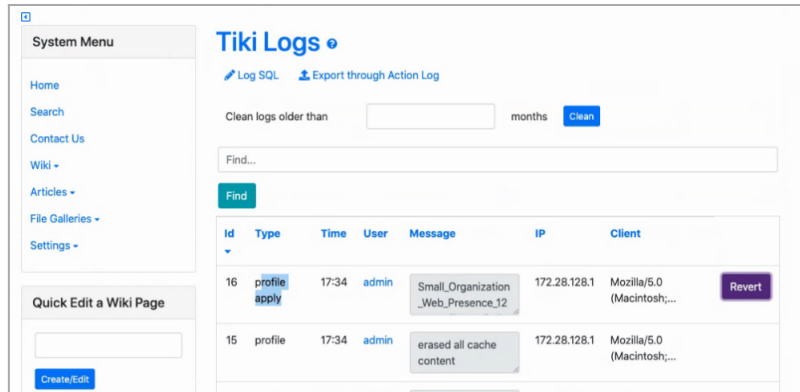

Introduced in [Tiki18](#).

After applying a profile, a tiki site admin can revert a profile changes. You will find that option through the [Tiki logs](#) user interface.

Click to expand

Alias names for this page: