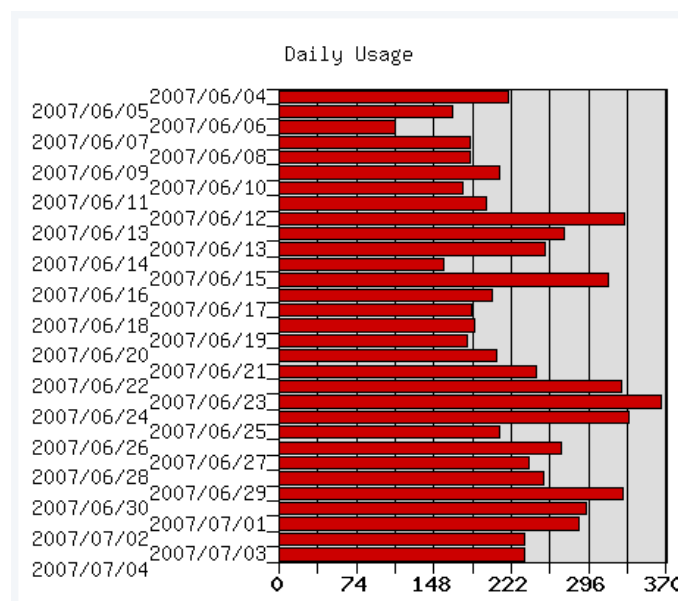

Stats User

Stats	
Site	Wiki
Image galleries	File galleries
Forums	Blogs
User	
Referer stats	Most viewed objects
Most viewed objects in the last 7 days	
Site Stats	
Started	Monday 26 of June, 2006
Days online	518
Total pageviews	618305
Average pageviews per day	1193.64
Best day	Tuesday 26 of December, 2006 (5229 pvs)
Worst day	Tuesday 14 of November, 2006 (1 pvs)
Wiki Stats	
Wiki Pages	389
Size of Wiki Pages	0.591144 Mb
Average page length	1519.65 bytes
Versions	865
Average versions per page	2.22
Visits to wiki pages	58381
Orphan pages	138
Average links per page	1.10
Image galleries Stats	

And finally, there is a couple of table with the most viewed objects in total:

Most viewed objects		
Object	Section	Hits
Inici	wiki	8189
Inscripcions 2007	wiki	1605
Triptic_curs_LiPUWi_2007_Febrer_05.pdf	file	771
AT2-Arxius	file gallery	682
Imatges de la Web	image gallery	585

or in the last 7 days:

Most viewed objects in the last 7 days		
Object	Section	Hits
Inici	wiki	149
Inscripcions 2007	wiki	66
Triptic_curs_LiPUWi_2007_Febrer_05.pdf	file	41

There're some charts that can be displayed when you click on the "**Usage chart**" link at the bottom of the page (which will open this page: tiki-stats.php?chart=usage):

Usage chart by sections:

And Daily Usage chart for all sections in global:

From here

- [Stats](#)
- [Stats User](#)
- [Stats Details](#)