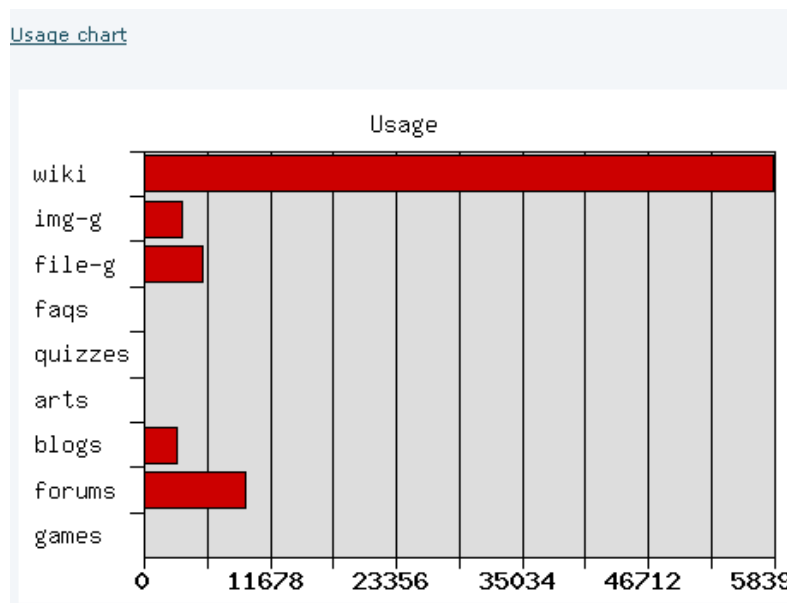

Most viewed objects in the last 7 days		
Object	Section	Hits
Inici	wiki	149
Inscripcions 2007	wiki	66
Triptic_curs_LiPUWi_2007_Febrer_05.pdf	file	41

There're some charts that can be displayed when you click on the "**Usage chart**" link at the bottom of the page (which will open this page: tiki-stats.php?chart=usage):

Usage chart by sections:

And Daily Usage chart for all sections in global: